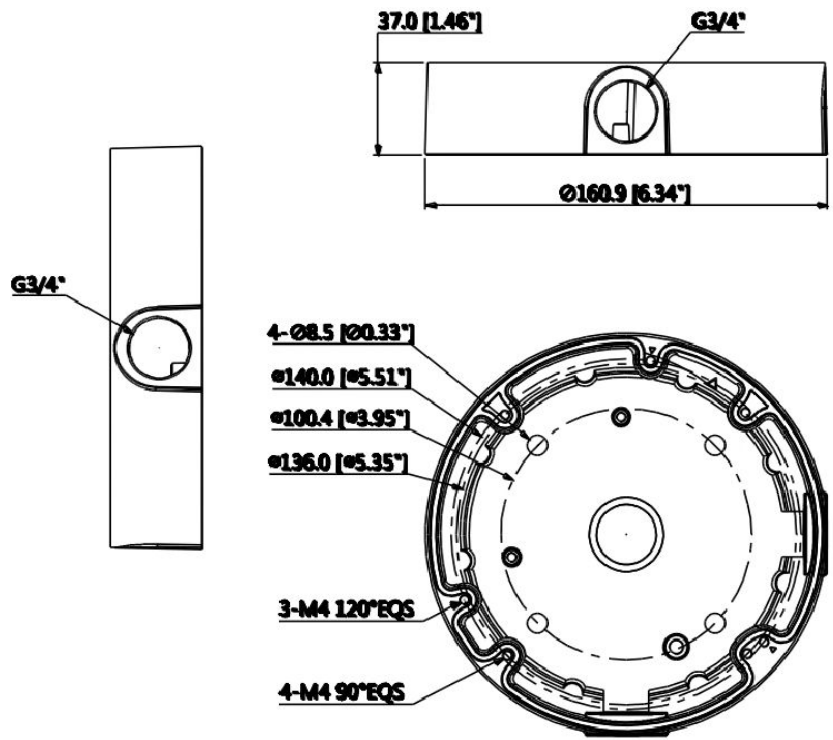

# MNT-JUNCTION BOX 8

Waterproof Round Junction Box

- Neat & Integrated Design
- Outdoor junction box
- Material: Aluminum
- Fits ICIP-D2012VIR, D2812SI5 And D3812SI5 cameras.

## Technical Specification

Model	MNT-JUNCTION BOX 8
<b>Physical Properties</b>	
Material	Aluminum
Dimension(W xH xD)	161mm×38mm (6.34"×1.5")
Weight	0.45kg (1lb)
Threading	G3/4"
Load Bearing	3kg (6.6lb)
Color	White
Operating Temperature	-40°C ~ 60°C (-40°F ~ 140°F)
Applicable Models:	Compatible with ICIP-D2012VIR, D2812SI5 And D3812SI5 cameras. See compatibility list.

Dimensions (mm/in)

Application